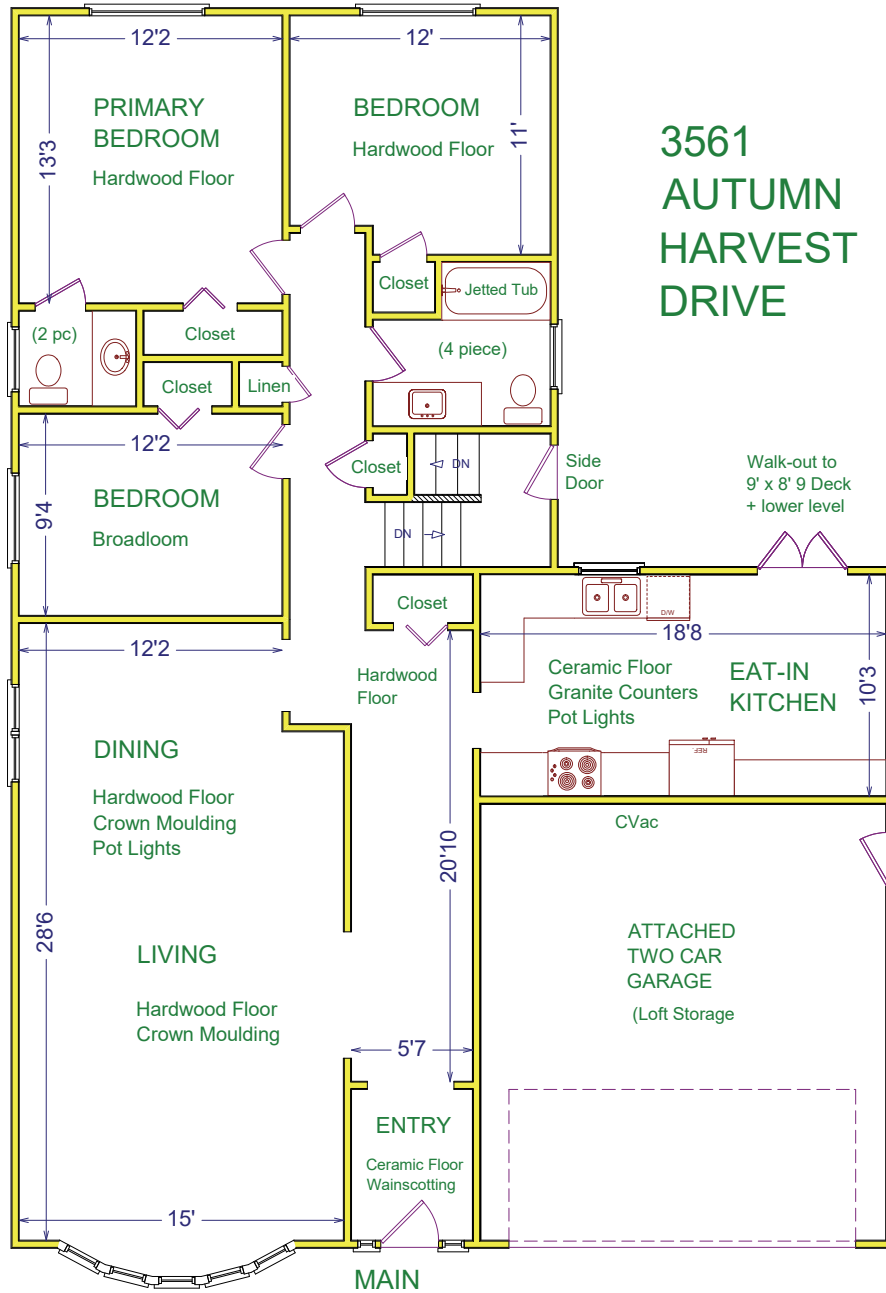

3561 AUTUMN HARVEST DRIVE

JAMES BRIGHT

Sales Representative

(416) 568-2121

Royal LePage Signature Realty,
Brokerage

Please note: Measurements may not be 100% accurate. Floor plans are provided for convenience and are to be used as a guideline only.

FloorPlans Unlimited (416) 76-7479