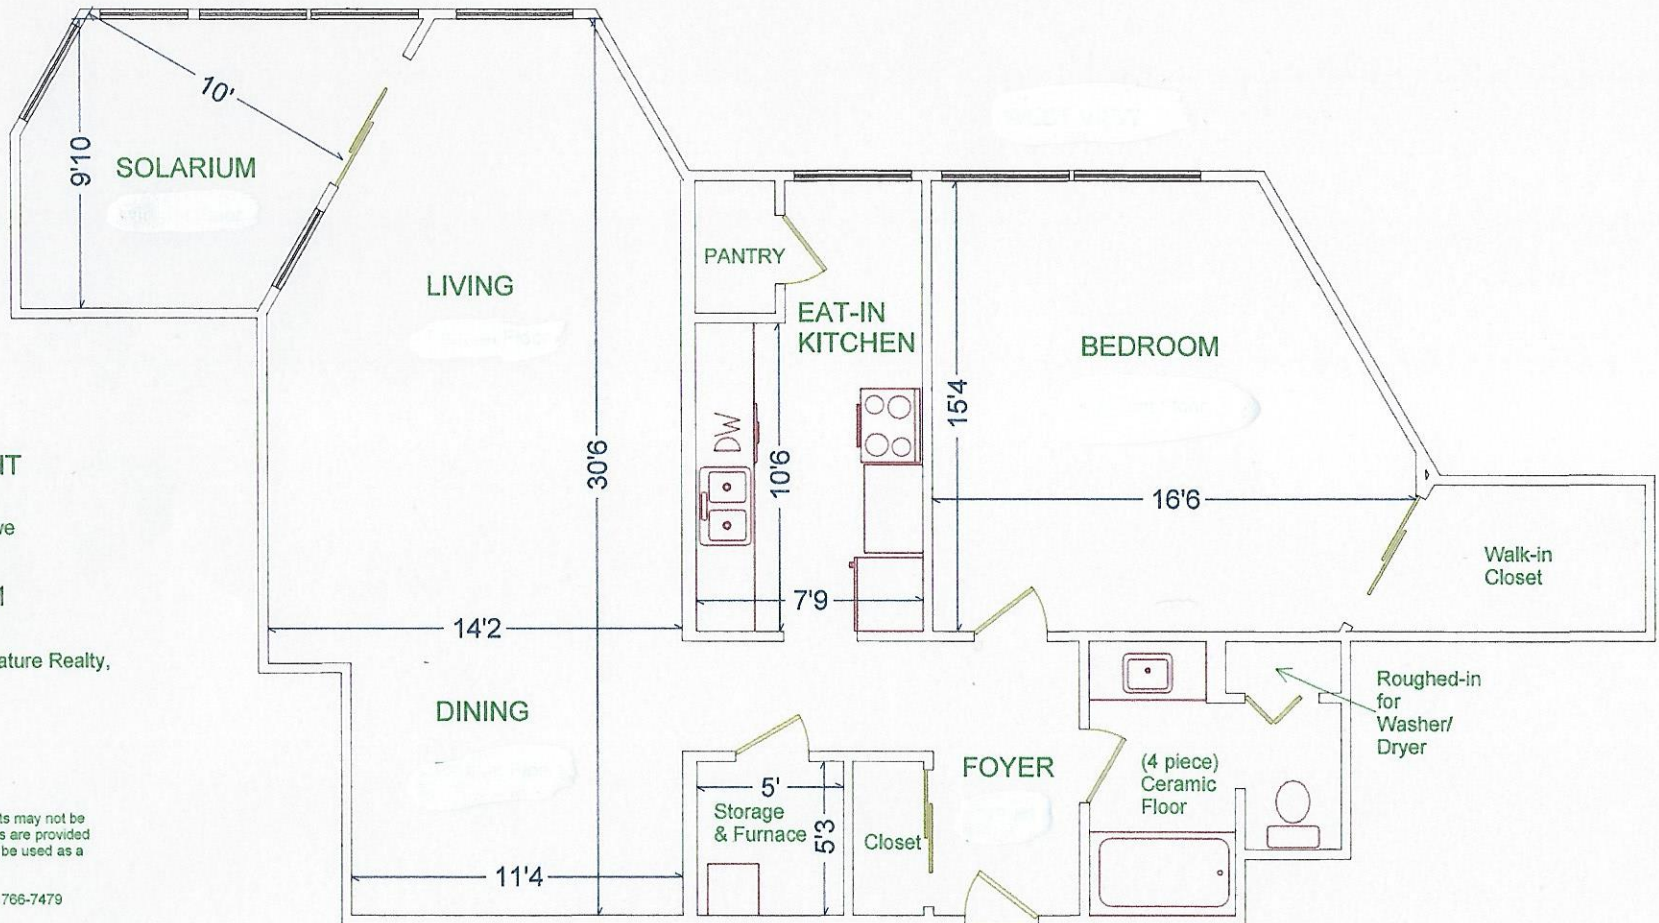

The Applewood Landmark  
1300 Bloor St., Mississauga On.

Suite "01" Design  
1 Bedroom / 1 Bath  
1165 Sq. Ft.  
1 Unit Per Floor

JAMES BRIGHT

Sales Representative

(416) 568-2121

Royal LePage Signature Realty,  
Brokerage

Please note: Measurements may not be  
100% accurate. Floor plans are provided  
for convenience and are to be used as a  
guideline only.

FloorPlans Unlimited (416) 766-7479