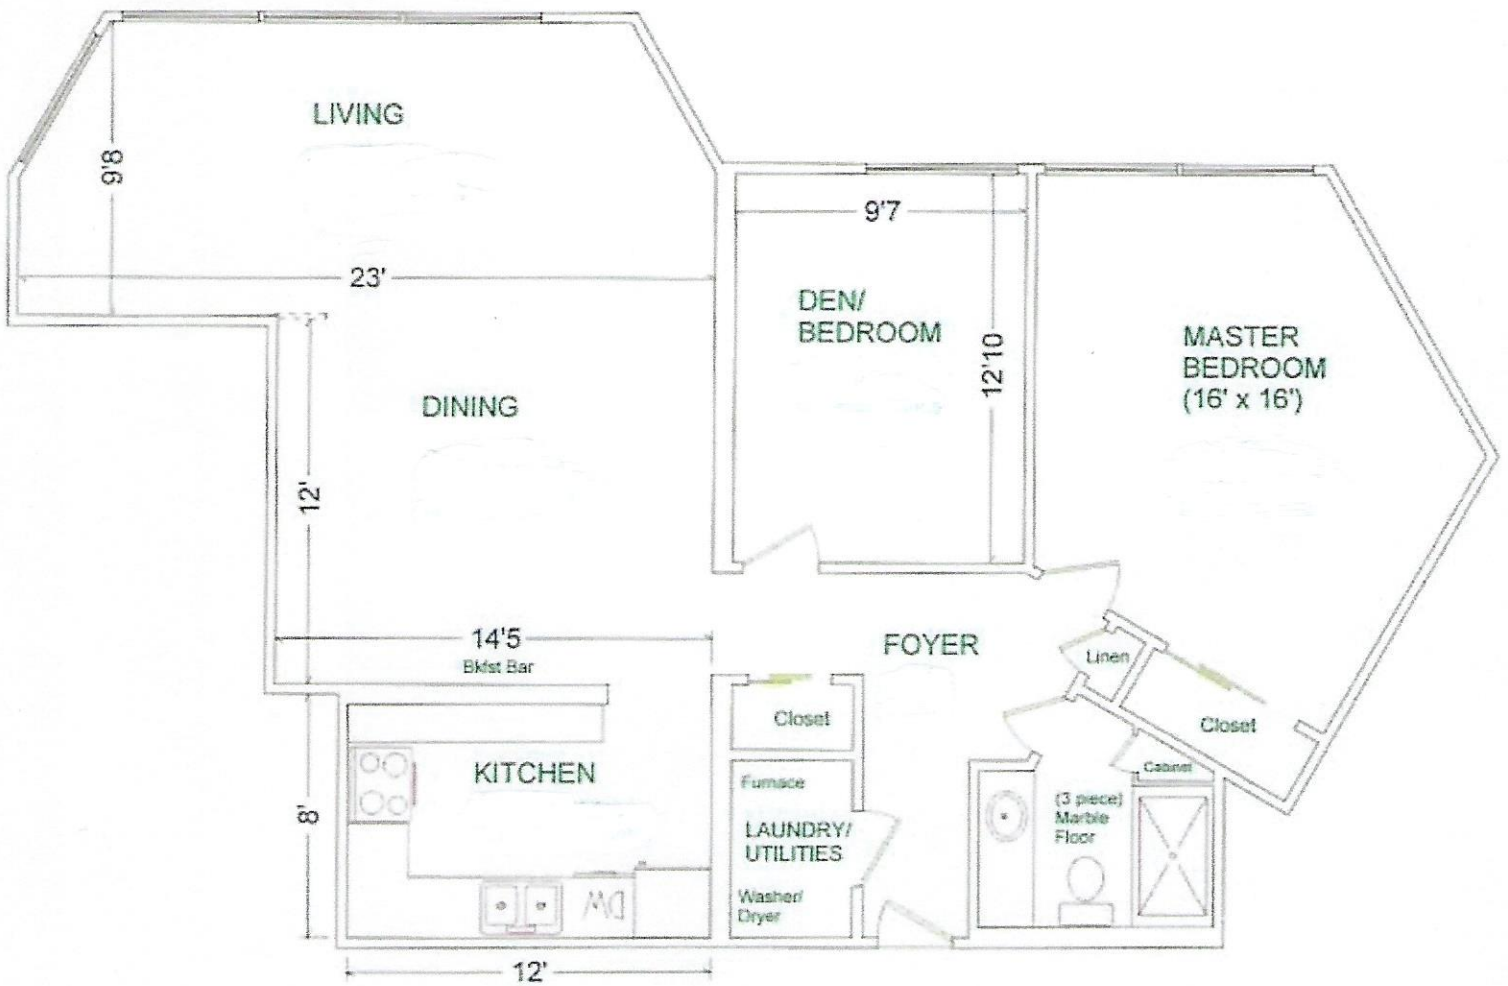

The Applewood Landmark  
1300 Bloor St., Mississauga On.

Suite "05" Design  
1 Bedroom / 1 Bath  
1060 Sq. Ft.  
1 Unit Per Floor

JAMES BRIGHT

Sales Representative

(416) 568-2121

Royal LePage Signature Realty,  
Brokerage

Please note: Measurements may not be 100% accurate. Floor plans are provided for convenience and are to be used as a guideline only.

FloorPlans Unlimited (416) 766-7479