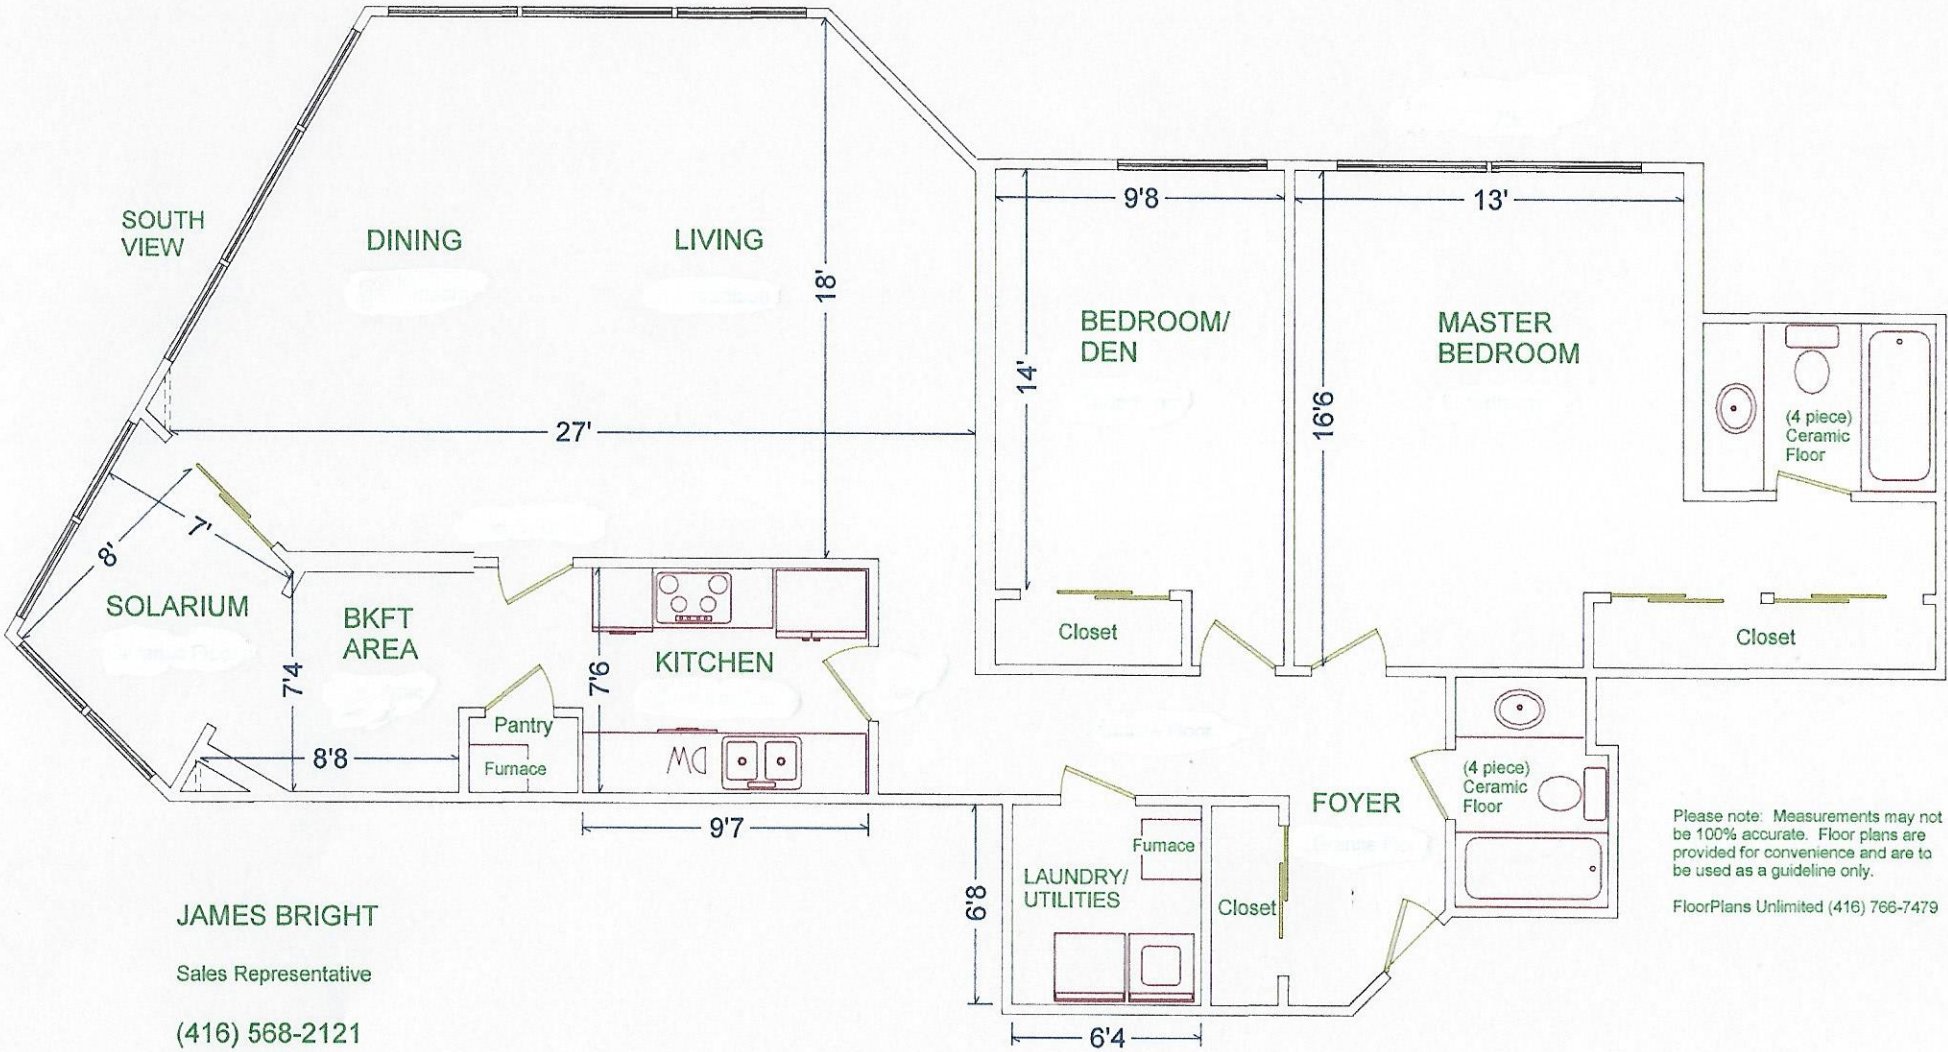

The Applewood Landmark  
1300 Bloor St., Mississauga On.

Suites "02" & "06" & "11" Design  
2 Bedroom / 2 Bath  
1450 Sq. Ft.  
3 Units Per Floor

**JAMES BRIGHT**

Sales Representative

(416) 568-2121

Royal LePage Signature Realty,  
Brokerage

Please note: Measurements may not be 100% accurate. Floor plans are provided for convenience and are to be used as a guideline only.

FloorPlans Unlimited (416) 766-7479