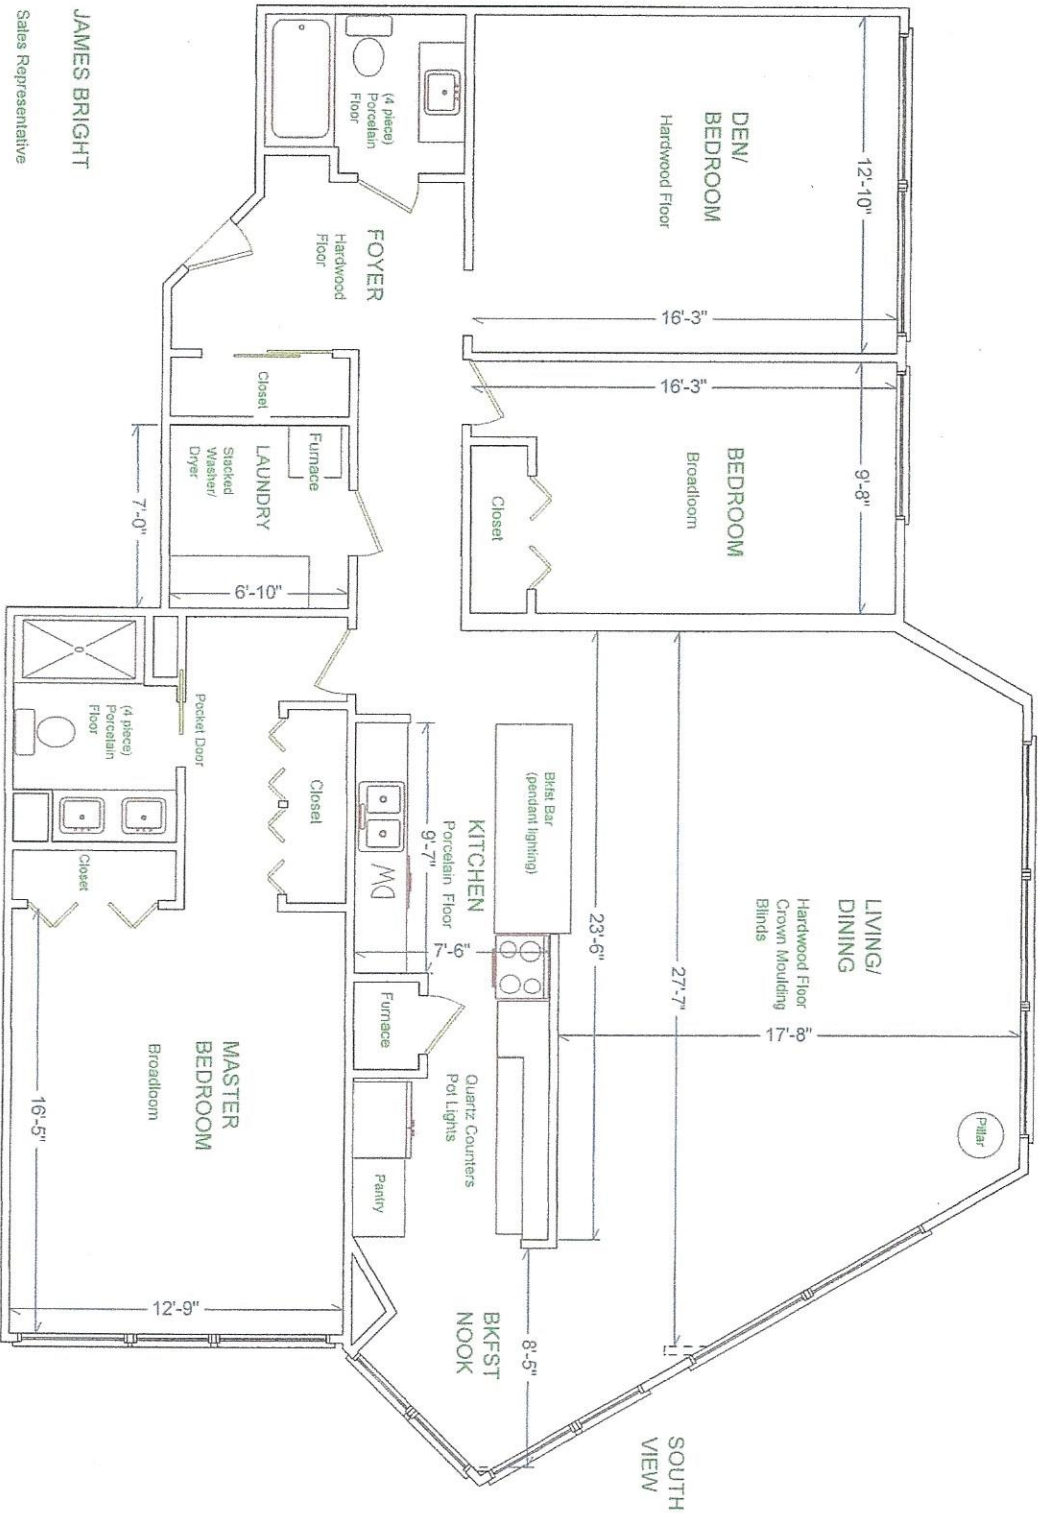

1300 BLOOR STREET, #103

EAST VIEW

SOUTH VIEW

JAMES BRIGHT

Sales Representative

(416) 568-2121

Royal LePage Signature Realty,
Brokerage

Please note: Measurements may not be 100% accurate. Floor plans are provided for convenience and are to be used as a guideline only.